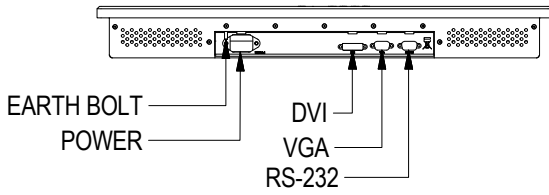

BOTTOM VIEW

FRONT VIEW

SIDE VIEW

REAR VIEW

TOP VIEW

CUT OUT

POWER SUPPLY: 90-265 VAC, 50-60Hz
 POWER CONSUMPTION: 40 WATT (MAX)
 IP RATING, REAR: IP20, IP22 WITH OPTIONAL WATER COVER
 IP RATING, FRONT: IP65
 COLOUR: BLACK (RAL 9005)
 WEIGHT: 10 kg

C	2013-06-25	Removed project no.Changed item name. Added IP rating for water cover	REH	TA	ES
REV.	DATE	DESCRIPTION	Designed by	Checked by	Approved by
Yard/Hull No:					
 Kongsberg Maritime AS		Title Display 24" LCD MD24		Sheet 1 / 1	
Project / Product name		Project number		Size A4	
The reproduction, distribution and utilization of this document as well as the communication of its contents to others without express authorization is prohibited. Offenders will be held liable for the payment of damages. All rights reserved in the event of grant of a patent, utility model or design. © Kongsberg Maritime		Drawing type Outline		Scale 1:10	
		Document ID 354259		Revision C	