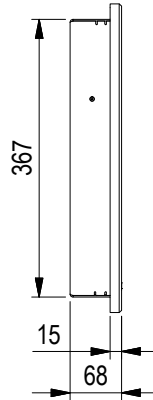

BOTTOM VIEW

FRONT VIEW

SIDE VIEW

REAR VIEW

TOP VIEW

CUT OUT

POWER SUPPLY: 90-265 VAC, 50-60Hz
 POWER CONSUMPTION: 40 WATT (MAX)
 IP RATING, REAR: IP20, IP22 WITH OPTIONAL WATER COVER
 IP RATING, FRONT: IP65
 COLOUR: BLACK (RAL 9005)
 WEIGHT: 10 kg

C	2013-06-25	Removed project no.Changed item name. Added IP rating for water cover	REH	TA	ES
REV.	DATE	DESCRIPTION	Designed by	Checked by	Approved by
Yard/Hull No:					
 Kongsberg Maritime AS		Title Display 24" LCD MD24		Sheet 1 / 1	
Project / Product name		Project number		Size A4	
The reproduction, distribution and utilization of this document as well as the communication of its contents to others without express authorization is prohibited. Offenders will be held liable for the payment of damages. All rights reserved in the event of grant of a patent, utility model or design. © Kongsberg Maritime		Drawing type Outline		Scale 1:10	
		Document ID 354259		Revision C	