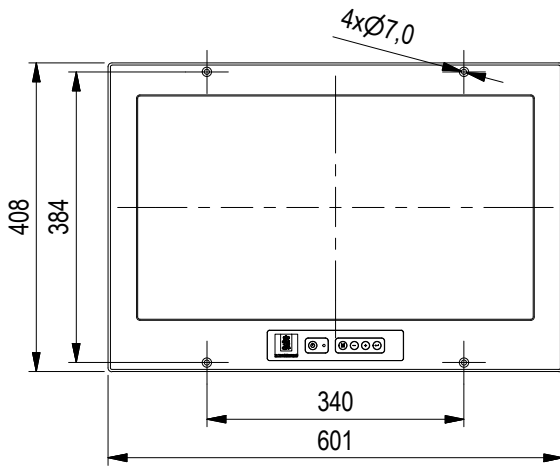

BOTTOM VIEW

FRONT VIEW

SIDE VIEW

REAR VIEW

TOP VIEW

CUT OUT

POWER SUPPLY: 90-265 VAC, 50-60Hz
 POWER CONSUMPTION: 40 WATT (MAX)
 IP RATING, REAR: IP20, IP22 WITH OPTIONAL WATER COVER
 IP RATING, FRONT: IP65
 COLOUR: BLACK (RAL 9005)
 WEIGHT: 10 kg

C	2013-06-25	Removed project no.Changed item name. Added IP rating for water cover	REH	TA	ES
REV.	DATE	DESCRIPTION	Designed by	Checked by	Approved by
Yard/Hull No:					
 Kongsberg Maritime AS		Title Display 24" LCD MD24		Sheet 1 / 1	
Project / Product name		Project number		Size A4	
The reproduction, distribution and utilization of this document as well as the communication of its contents to others without express authorization is prohibited. Offenders will be held liable for the payment of damages. All rights reserved in the event of grant of a patent, utility model or design. © Kongsberg Maritime		Drawing type Outline		Scale 1:10	
		Document ID 354259		Revision C	