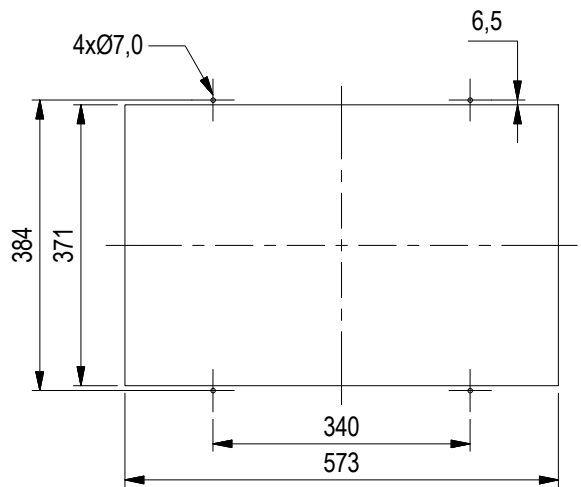

BOTTOM VIEW

FRONT VIEW

SIDE VIEW

REAR VIEW

TOP VIEW

CUT OUT

POWER SUPPLY: 90-265 VAC, 50-60Hz
 POWER CONSUMPTION: 40 WATT (MAX)
 IP RATING, REAR: IP20, IP22 WITH OPTIONAL WATER COVER
 IP RATING, FRONT: IP65
 COLOUR: BLACK (RAL 9005)
 WEIGHT: 10 kg

C	2013-06-25	Removed project no.Changed item name. Added IP rating for water cover	REH	TA	ES
REV.	DATE	DESCRIPTION	Designed by	Checked by	Approved by
Yard/Hull No:					
 Kongsberg Maritime AS		Title Display 24" LCD MD24		Sheet 1 / 1	
Project / Product name		Project number		Size A4	
The reproduction, distribution and utilization of this document as well as the communication of its contents to others without express authorization is prohibited. Offenders will be held liable for the payment of damages. All rights reserved in the event of grant of a patent, utility model or design. © Kongsberg Maritime		Drawing type Outline		Scale 1:10	
		Document ID 354259		Revision C	