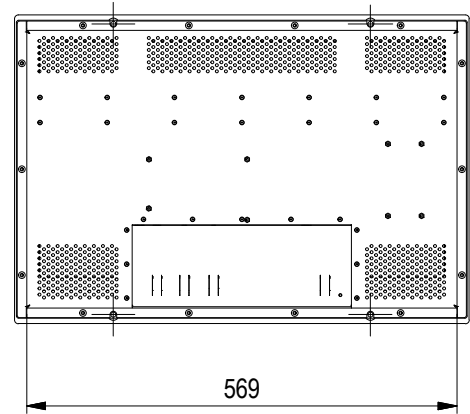

BOTTOM VIEW

FRONT VIEW

SIDE VIEW

REAR VIEW

TOP VIEW

CUT OUT

POWER SUPPLY: 90-265 VAC, 50-60Hz
 POWER CONSUMPTION: 40 WATT (MAX)
 IP RATING, REAR: IP20, IP22 WITH OPTIONAL WATER COVER
 IP RATING, FRONT: IP65
 COLOUR: BLACK (RAL 9005)
 WEIGHT: 10 kg

C	2013-06-25	Removed project no.Changed item name. Added IP rating for water cover	REH	TA	ES
REV.	DATE	DESCRIPTION	Designed by	Checked by	Approved by
Yard/Hull No:					
 Kongsberg Maritime AS		Title Display 24" LCD MD24		Sheet 1 / 1	
Project / Product name		Project number		Size A4	
The reproduction, distribution and utilization of this document as well as the communication of its contents to others without express authorization is prohibited. Offenders will be held liable for the payment of damages. All rights reserved in the event of grant of a patent, utility model or design. © Kongsberg Maritime		Drawing type Outline		Scale 1:10	
		Document ID 354259		Revision C	