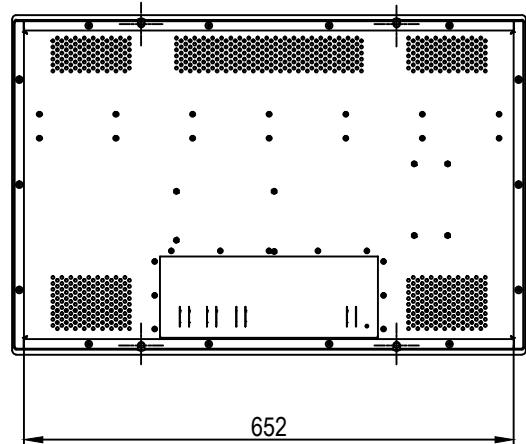

BOTTOM VIEW

FRONT VIEW

SIDE VIEW

REAR VIEW

TOP VIEW

CUT OUT

POWER SUPPLY :90-265VAC,50-60Hz
 POWER CONSUMPTION: 45W (MAX)
 IP RATING, REAR: IP 20, IP22 WITH OPTIONAL WATER COVER
 IP RATING, FRONT: IP 65
 COLOUR:BLACK (RAL 9005)
 WEIGHT:11 kg

C	2013-06-25	Removed project no.Changed item name. Added IP rating for water cover	REH	TA	ES
REV.	DATE	DESCRIPTION	Designed by	Checked by	Approved by
 KONGSBERG		Title Display 27" LCD MD27		Sheet 1 / 1 Size A4 Scale 1:10	
Project / Product name		Project number	Drawing type Outline		
The reproduction, distribution and utilization of this document as well as the communication of its contents to others without express authorization is prohibited. Offenders will be held liable for the payment of damages. All rights reserved in the event of grant of a patent, utility model or design. © Kongsberg Maritime			Document ID 354260		Revision C