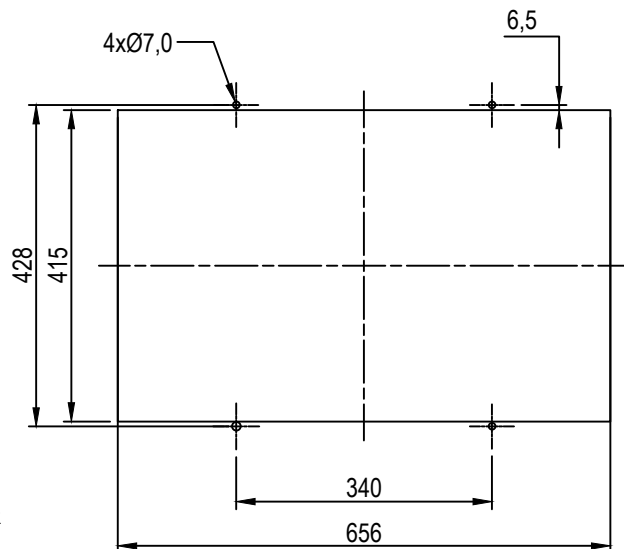

BOTTOM VIEW

FRONT VIEW

SIDE VIEW

REAR VIEW

TOP VIEW

CUT OUT

POWER SUPPLY :90-265VAC,50-60Hz
 POWER CONSUMPTION: 45W (MAX)
 IP RATING, REAR: IP 20, IP22 WITH OPTIONAL WATER COVER
 IP RATING, FRONT: IP 65
 COLOUR:BLACK (RAL 9005)
 WEIGHT:11 kg

C	2013-06-25	Removed project no.Changed item name. Added IP rating for water cover	REH	TA	ES
REV.	DATE	DESCRIPTION	Designed by	Checked by	Approved by
 KONGSBERG		Title Display 27" LCD MD27		Sheet 1 / 1 Size A4 Scale 1:10	
Project / Product name		Project number	Drawing type Outline		
The reproduction, distribution and utilization of this document as well as the communication of its contents to others without express authorization is prohibited. Offenders will be held liable for the payment of damages. All rights reserved in the event of grant of a patent, utility model or design. © Kongsberg Maritime			Document ID 354260		Revision C