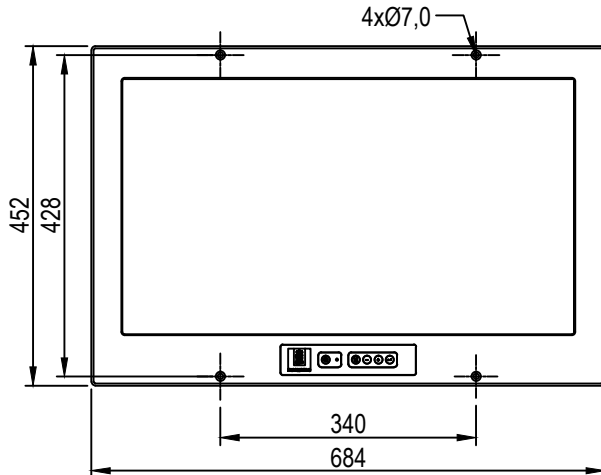

BOTTOM VIEW

FRONT VIEW

SIDE VIEW

REAR VIEW

TOP VIEW

CUT OUT

POWER SUPPLY :90-265VAC,50-60Hz
 POWER CONSUMPTION: 45W (MAX)
 IP RATING, REAR: IP 20, IP22 WITH OPTIONAL WATER COVER
 IP RATING, FRONT: IP 65
 COLOUR:BLACK (RAL 9005)
 WEIGHT:11 kg

C	2013-06-25	Removed project no.Changed item name. Added IP rating for water cover	REH	TA	ES
REV.	DATE	DESCRIPTION	Designed by	Checked by	Approved by
 KONGSBERG		Title Display 27" LCD MD27		Sheet 1 / 1 Size A4 Scale 1:10	
Project / Product name		Project number	Drawing type Outline		
The reproduction, distribution and utilization of this document as well as the communication of its contents to others without express authorization is prohibited. Offenders will be held liable for the payment of damages. All rights reserved in the event of grant of a patent, utility model or design. © Kongsberg Maritime			Document ID 354260		Revision C