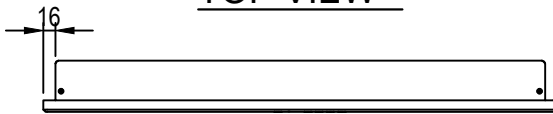

BOTTOM VIEW

FRONT VIEW

SIDE VIEW

REAR VIEW

TOP VIEW

CUT OUT

POWER SUPPLY :90-265VAC,50-60Hz
 POWER CONSUMPTION: 45W (MAX)
 IP RATING, REAR: IP 20, IP22 WITH OPTIONAL WATER COVER
 IP RATING, FRONT: IP 65
 COLOUR:BLACK (RAL 9005)
 WEIGHT:11 kg

C	2013-06-25	Removed project no.Changed item name. Added IP rating for water cover	REH	TA	ES
REV.	DATE	DESCRIPTION	Designed by	Checked by	Approved by
 KONGSBERG		Title Display 27" LCD MD27		Sheet 1 / 1 Size A4 Scale 1:10	
Project / Product name		Project number	Drawing type Outline		
The reproduction, distribution and utilization of this document as well as the communication of its contents to others without express authorization is prohibited. Offenders will be held liable for the payment of damages. All rights reserved in the event of grant of a patent, utility model or design. © Kongsberg Maritime			Document ID 354260		Revision C