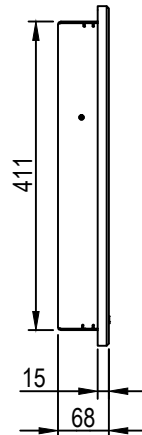

BOTTOM VIEW

FRONT VIEW

SIDE VIEW

REAR VIEW

TOP VIEW

CUT OUT

POWER SUPPLY :90-265VAC,50-60Hz
 POWER CONSUMPTION: 45W (MAX)
 IP RATING, REAR: IP 20, IP22 WITH OPTIONAL WATER COVER
 IP RATING, FRONT: IP 65
 COLOUR:BLACK (RAL 9005)
 WEIGHT:11 kg

C	2013-06-25	Removed project no.Changed item name. Added IP rating for water cover	REH	TA	ES
REV.	DATE	DESCRIPTION	Designed by	Checked by	Approved by
 KONGSBERG		Title Display 27" LCD MD27		Sheet 1 / 1 Size A4 Scale 1:10	
Project / Product name		Project number	Drawing type Outline		
The reproduction, distribution and utilization of this document as well as the communication of its contents to others without express authorization is prohibited. Offenders will be held liable for the payment of damages. All rights reserved in the event of grant of a patent, utility model or design. © Kongsberg Maritime			Document ID 354260		Revision C